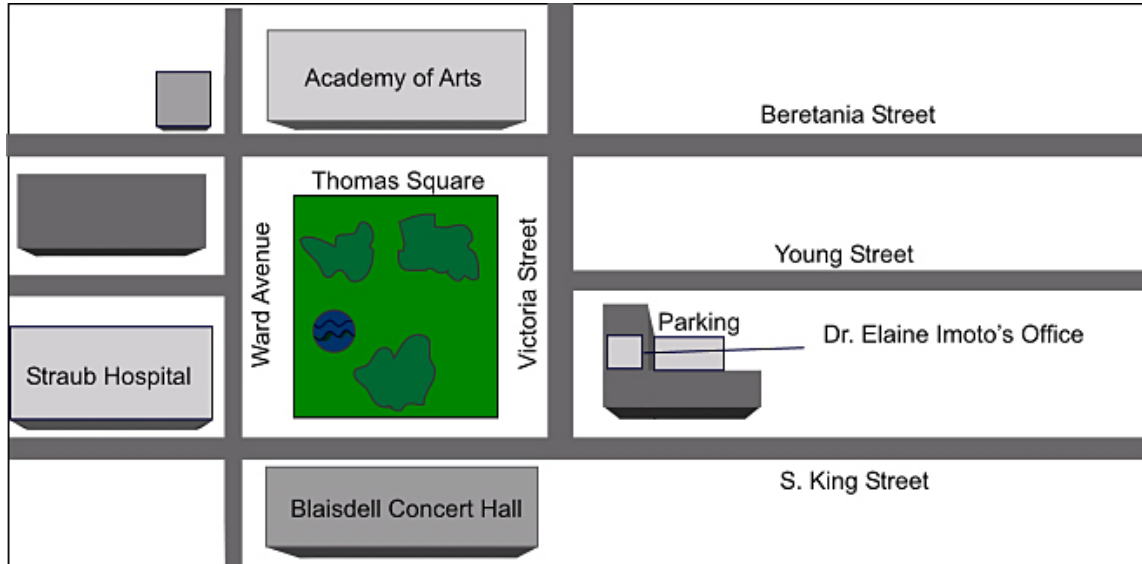

Direction Map

Directions :

(Driving from Ewa) Go down South King Street and after Thomas Square (on left) turn left. Next, take your first right onto Young Street. My office is on the right on the corner.

(Driving from Diamond Head) Go Down Beretania Street. Take a left on Victoria Street. Thomas Square should be on your right. Turn left on Young Street. My office is on the corner.